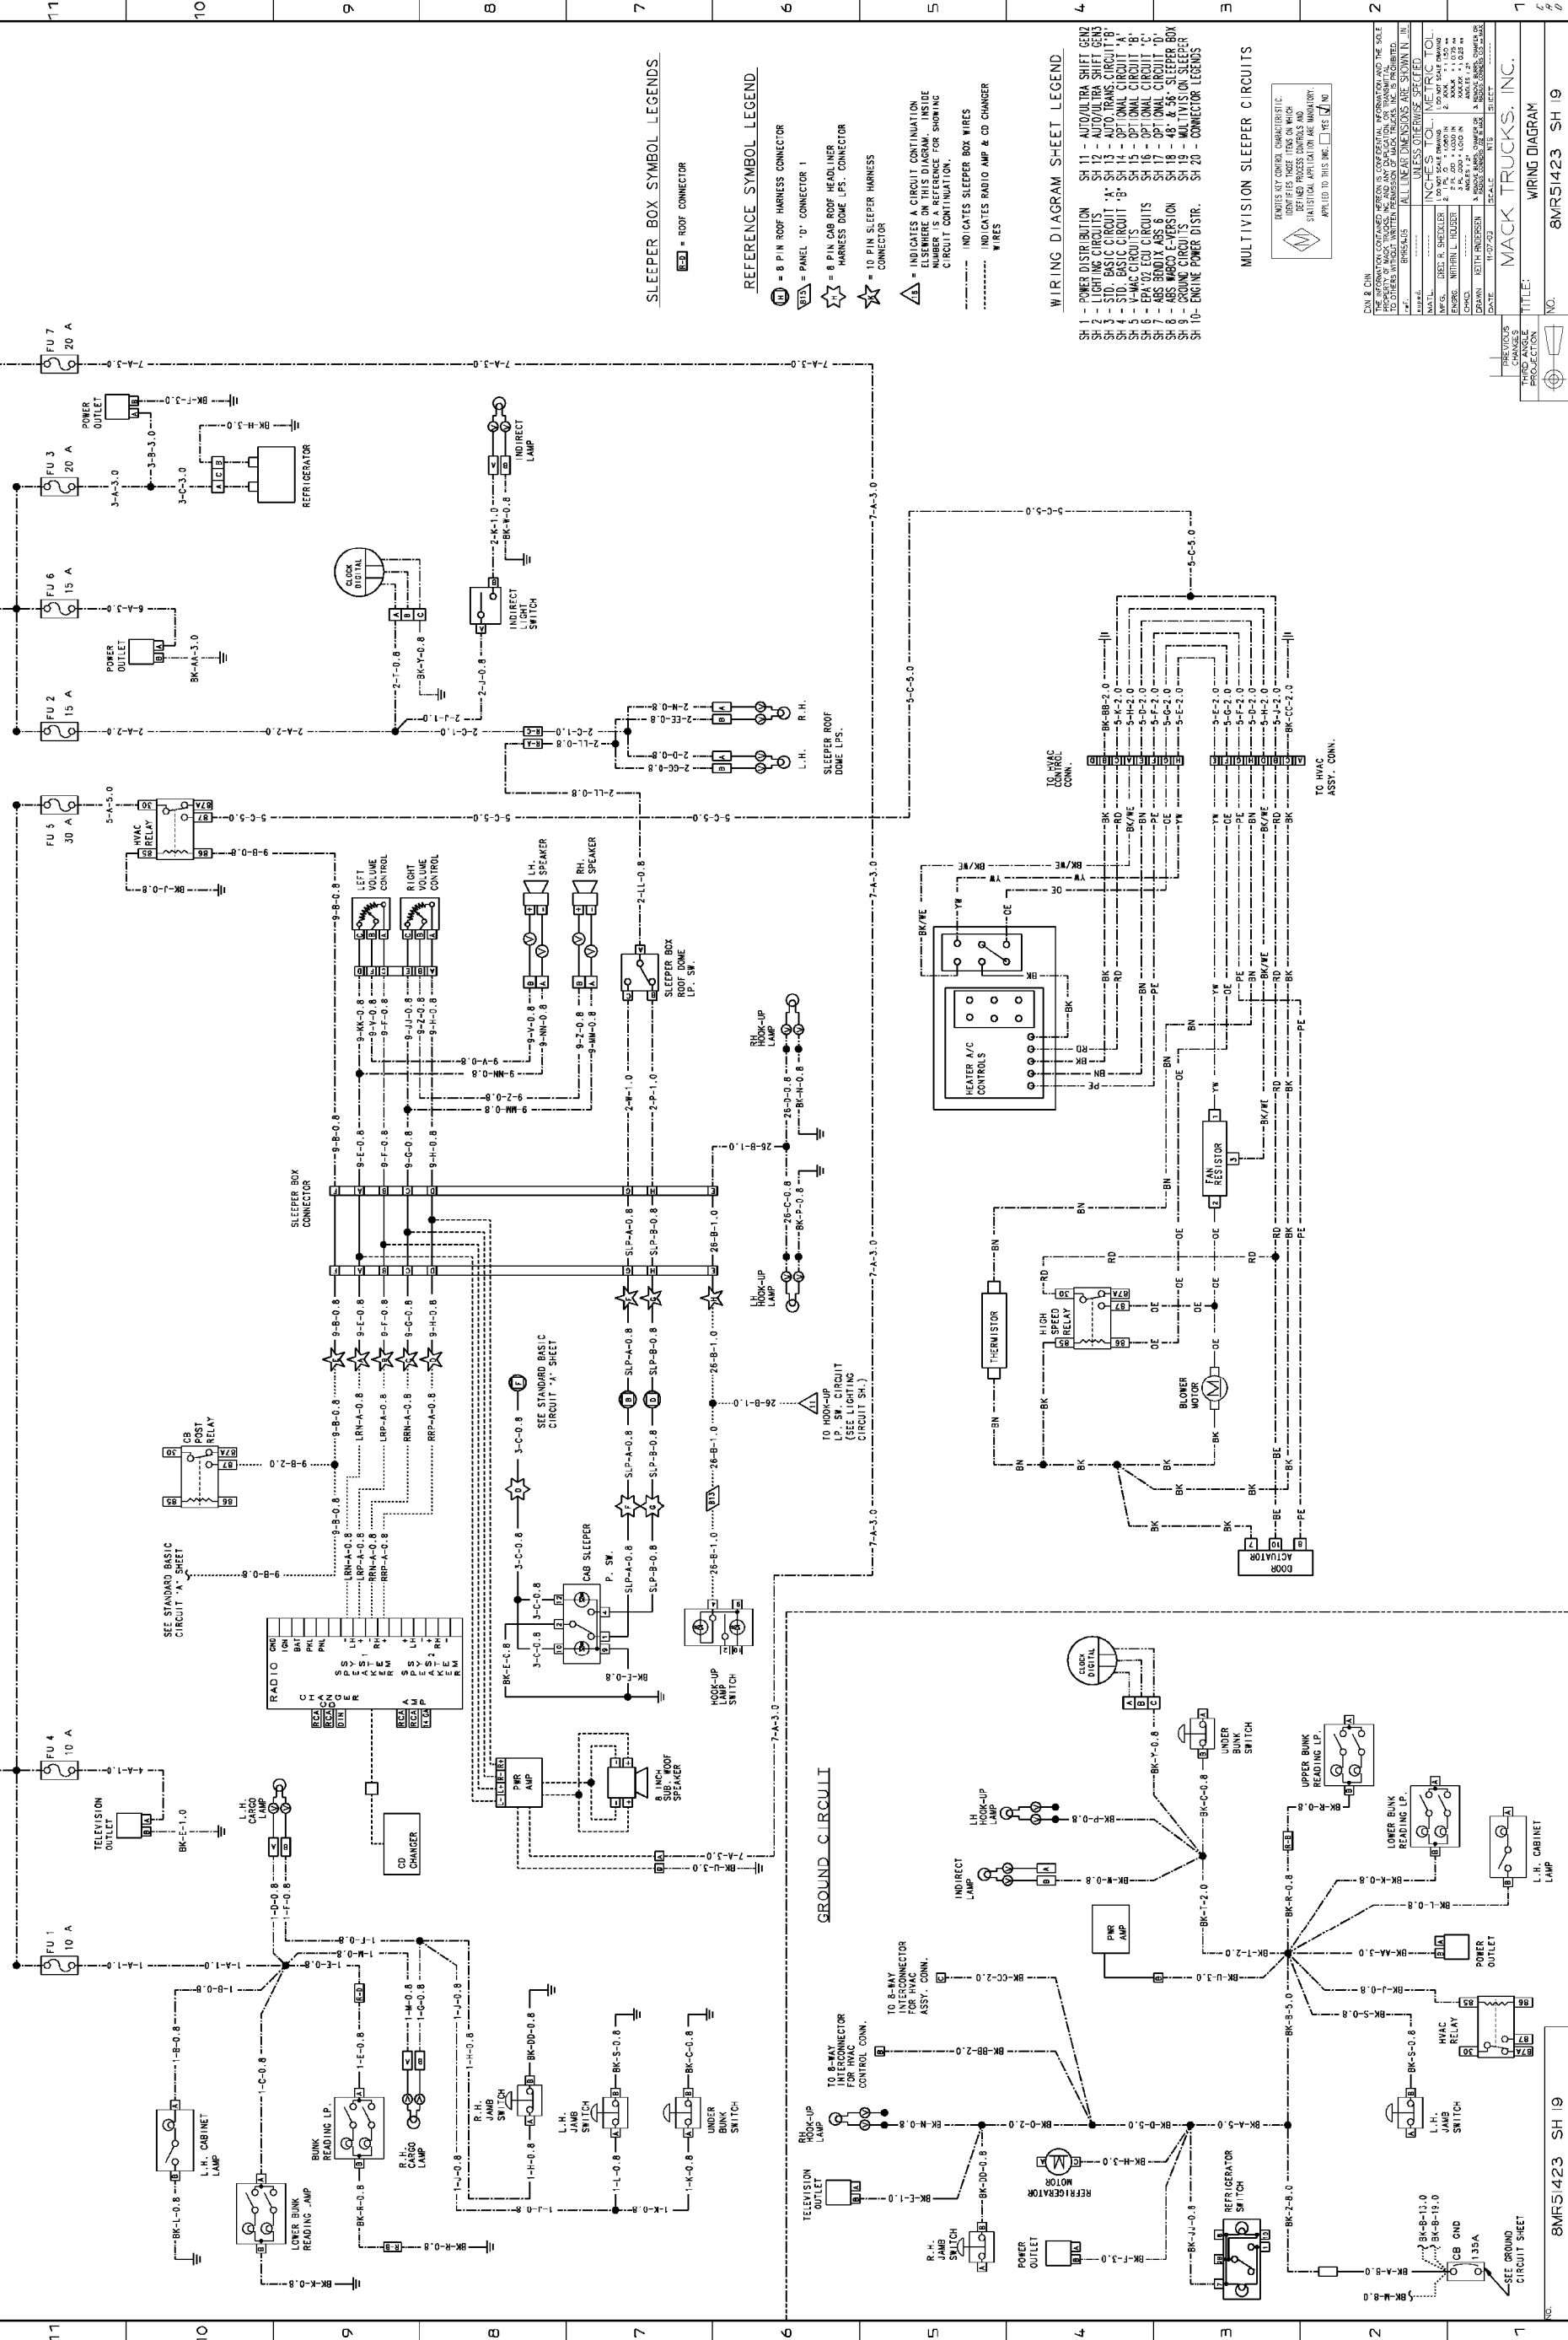

8MRS1423 SH 19	
GENERAL SPECIFICATIONS	SUBJECT APPLIES TO
NO. 8120S112	GRAPHIC SW - FLEET & ELECTRONIC DIAG - ALL

70 - & 80 - SLEEPER BOX CIRCUITS	
EPDM STUDS	AUXILIARY A
FU 48 50 A	AUXILIARY B

8MRS1423 SH 19		
SYMBOL	NO.	DATE BY
A	ISSUED	12/02/03
B	REVISED SHEET	12/02/03
C	LEGENDS	12-20

**SLEEPER BOX SYMBOL LEGENDS**

□ = ROOF CONNECTOR

**REFERENCE SYMBOL LEGEND**

⊕ = 8 P.I.M. ROOF HARNESS CONNECTOR

⊖ = PANEL 'D' CONNECTOR 1

★ = 8 P.I.M. CAB ROOF HEADLIER HARNESS DOME LPS. CONNECTOR

☆ = 10 P.I.M. SLEEPER HARNESS CONNECTOR

**WIRING DIAGRAM SHEET LEGEND**

△ = INDICATES A CIRCUIT CONTINUATION NUMBER IS A REFERENCE FOR SHOWING CIRCUIT CONTINUATION.

--- = INDICATES SLEEPER BOX WIRES

— = WIRES

**MULTIVISION SLEEPER CIRCUITS**

INDICATES KEY CONTROL COMPONENTS ETC. IDENTIFIES THESE ITEMS ON WHICH STATISTICAL APPLICATION ARE MANDATORY. APPLIED TO THIS SHEET: YES / NO

SH 14 - OPTIONAL CIRCUIT 'B'

SH 15 - WAC CIRCUITS

SH 16 - EPA 02 ECU CIRCUITS

SH 17 - ABS BRAKE ABS B

SH 18 - ABS WABCO E-VERSION

SH 19 - CRUISING CIRCUITS

SH 20 - ENGINE POWER DISTR.

**INDICATES A CIRCUIT CONTINUATION NUMBER IS A REFERENCE FOR SHOWING CIRCUIT CONTINUATION.**